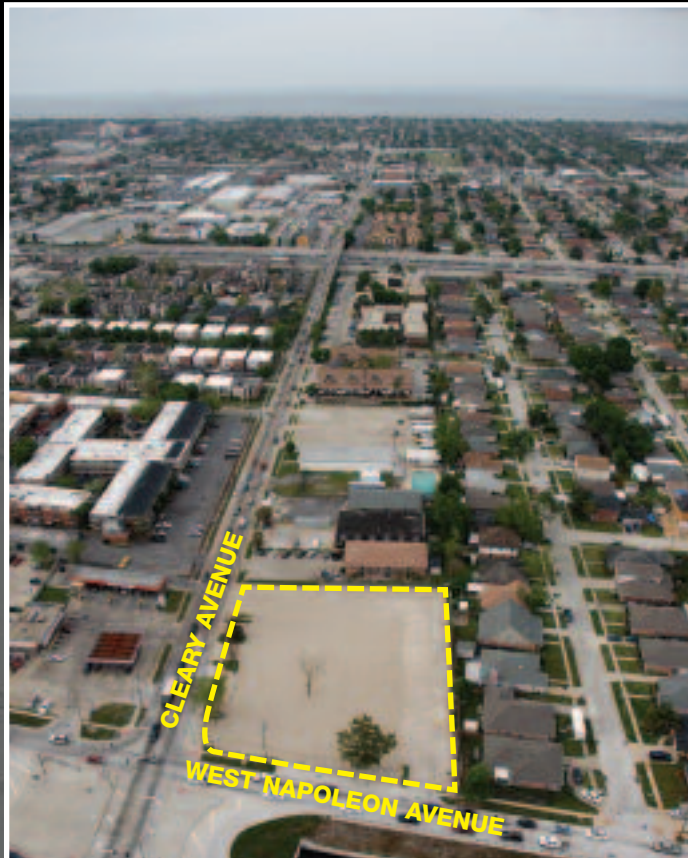

# Metairie Louisiana

## NEW DEVELOPMENT

- Corner lot available at the Northeast corner of Cleary Avenue and newly completed West Napoleon Avenue, 4 blocks south of I-10
- Great opportunity for free standing drugstore, or will develop community center or office
- Population 129,320 with an average HH income of \$59,749 within a 3 mile radius