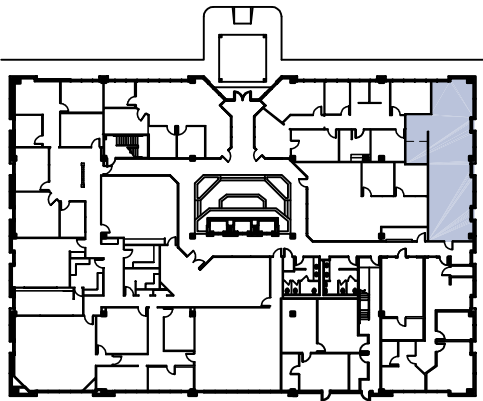

SUITE # 104
1,281 R.S.F.

Scale: 1/8" = 1'-0"

3300  **CAUSEWAY
PLAZA**

3300 West Esplanade Avenue · Metairie, Louisiana 70002

FLOOR

1

ISSUED: 06/28/2006