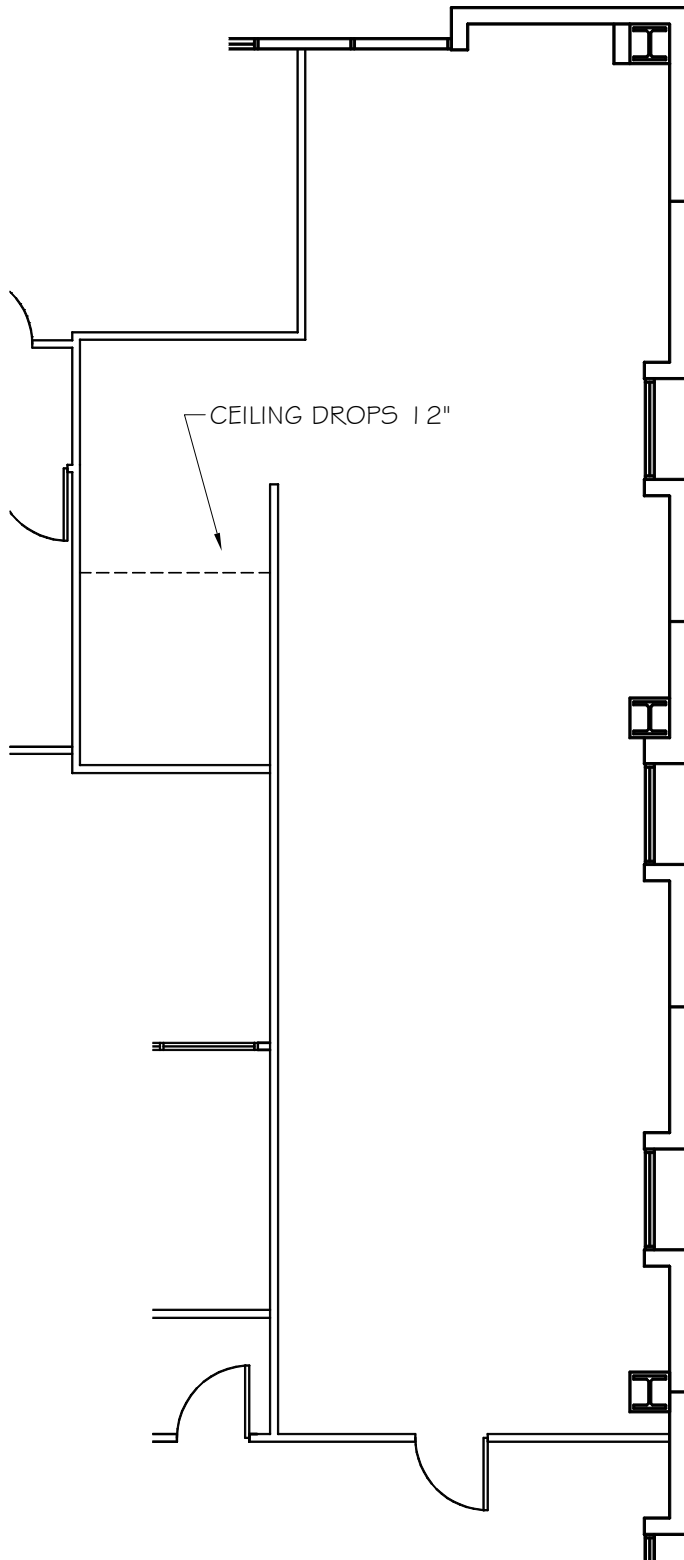

SUITE # 104
1,281 R.S.F.

Scale: 1/8" = 1'-0"

3300  **CAUSEWAY
PLAZA**

3300 West Esplanade Avenue · Metairie, Louisiana 70002

FLOOR

1

ISSUED: 06/28/2006